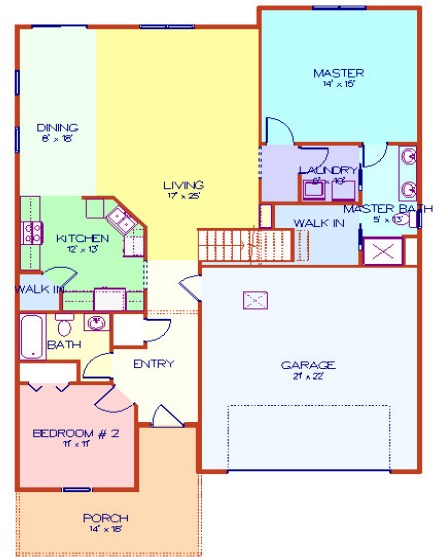

The Bailey

The Bailey by American Spirit combines traditional style and design with modern living amenities. True to form architectural details bring this home to life and remind you of a simpler time, and simpler living. This time-honored distinctive home is full of all the features you and your family need, at a price you can afford. The Bailey features dual access main floor laundry, walk in kitchen pantry and a large dining/living room that flows well for your entertaining needs.

In short, this home offers comfortable living, with plenty of customizable features, individualized for the way *you* live.

Standard:

- 1515 Square Feet
- 2 Bedrooms
- 2 Baths
- 2 Stall Garage

Popular Options: